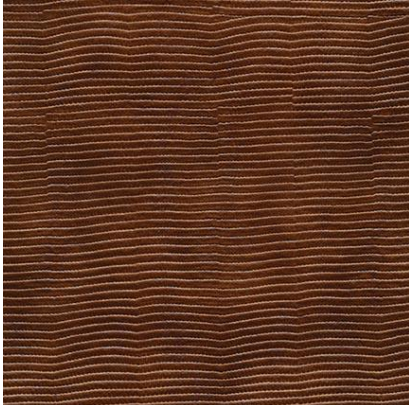

KOTHEA

Faux Skin COLLECTIONS

Faux Crocodile

Faux Dodo

Faux Serpent 2

Faux Serpent 3

Faux Alligator

Faux Python

Faux Adder

KOTHEA

Faux Skin COLLECTIONS

Faux Serpent 1

Faux Cobra

Faux Serpent 4

Faux Hide 3

Faux Armadillo

Faux Rhinoceros

Options/Notes:

Each of these images represents one collection that is available in several colours, not all of which are shown. Colours vary across collections. Typically these collections are high performance contract fabrics. They are available to trade interior designers and architects only. Only available by the roll - approximately 25m. Please note that sampling is limited.