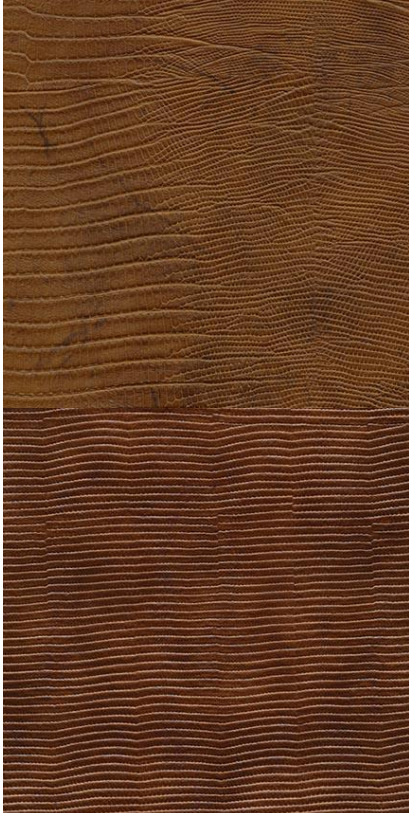

KOTHEA

Faux Skin COLLECTIONS

Faux Crocodile

Faux Dodo

Faux Serpent 2

Faux Serpent 3

Faux Alligator

Faux Python

Faux Adder

KOTHEA

Faux Skin COLLECTIONS

Faux Serpent 1

Faux Cobra

Faux Serpent 4

Faux Hide 3

Faux Armadillo

Faux Rhinoceros

Options/Notes:

Each of these images represents one collection that is available in several colours, not all of which are shown. Colours vary across collections. Typically these collections are high performance contract fabrics. They are available to trade interior designers and architects only. Only available by the roll - approximately 25m. Please note that sampling is limited.