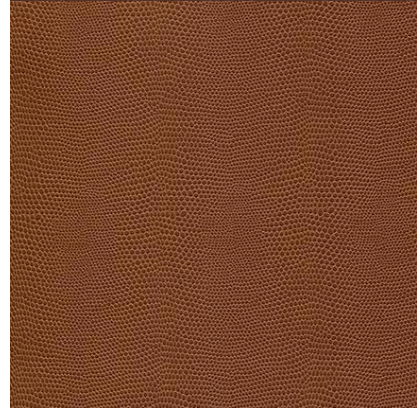

KOTHEA

Faux Skin COLLECTIONS

Faux Crocodile

Faux Dodo

Faux Serpent 2

Faux Serpent 3

Faux Alligator

Faux Python

Faux Adder

KOTHEA

Faux Skin COLLECTIONS

Faux Serpent 1

Faux Cobra

Faux Serpent 4

Faux Hide 3

Faux Armadillo

Faux Rhinoceros

Options/Notes:

Each of these images represents one collection that is available in several colours, not all of which are shown. Colours vary across collections. Typically these collections are high performance contract fabrics. They are available to trade interior designers and architects only. Only available by the roll - approximately 25m. Please note that sampling is limited.