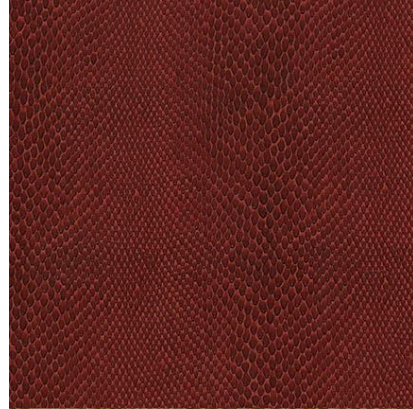

KOTHEA

Faux Skin COLLECTIONS

Faux Crocodile

Faux Dodo

Faux Serpent 2

Faux Serpent 3

Faux Alligator

Faux Python

Faux Adder

KOTHEA

Faux Skin COLLECTIONS

Faux Serpent 1

Faux Cobra

Faux Serpent 4

Faux Hide 3

Faux Armadillo

Faux Rhinoceros

Options/Notes:

Each of these images represents one collection that is available in several colours, not all of which are shown. Colours vary across collections. Typically these collections are high performance contract fabrics. They are available to trade interior designers and architects only. Only available by the roll - approximately 25m. Please note that sampling is limited.