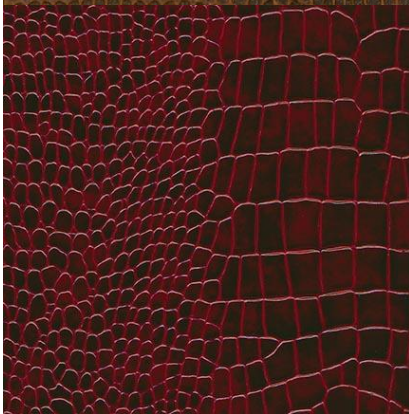

KOTHEA

Faux Skin COLLECTIONS

Faux Crocodile

Faux Dodo

Faux Serpent 2

Faux Serpent 3

Faux Alligator

Faux Python

Faux Adder

KOTHEA

Faux Skin COLLECTIONS

Faux Serpent 1

Faux Cobra

Faux Serpent 4

Faux Hide 3

Faux Armadillo

Faux Rhinoceros

Options/Notes:

Each of these images represents one collection that is available in several colours, not all of which are shown. Colours vary across collections. Typically these collections are high performance contract fabrics. They are available to trade interior designers and architects only. Only available by the roll - approximately 25m. Please note that sampling is limited.