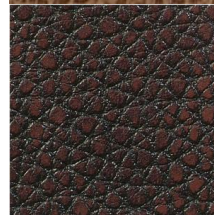

KOTHEA

Faux Skin COLLECTIONS

Faux Crocodile

Faux Dodo

Faux Serpent 2

Faux Serpent 3

Faux Alligator

Faux Python

Faux Adder

KOTHEA

Faux Skin COLLECTIONS

Faux Serpent 1

Faux Cobra

Faux Serpent 4

Faux Hide 3

Faux Armadillo

Faux Rhinoceros

Options/Notes:

Each of these images represents one collection that is available in several colours, not all of which are shown. Colours vary across collections. Typically these collections are high performance contract fabrics. They are available to trade interior designers and architects only. Only available by the roll - approximately 25m. Please note that sampling is limited.