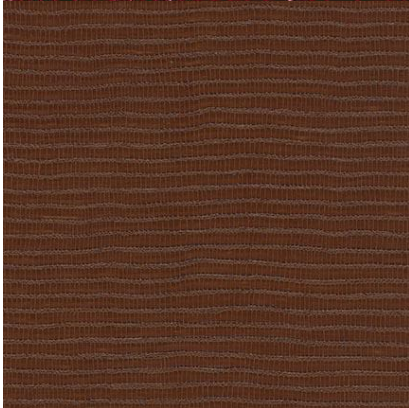

KOTHEA

Faux Skin COLLECTIONS

Faux Crocodile

Faux Dodo

Faux Serpent 2

Faux Serpent 3

Faux Alligator

Faux Python

Faux Adder

KOTHEA

Faux Skin COLLECTIONS

Faux Serpent 1

Faux Cobra

Faux Serpent 4

Faux Hide 3

Faux Armadillo

Faux Rhinoceros

Options/Notes:

Each of these images represents one collection that is available in several colours, not all of which are shown. Colours vary across collections. Typically these collections are high performance contract fabrics. They are available to trade interior designers and architects only. Only available by the roll - approximately 25m. Please note that sampling is limited.