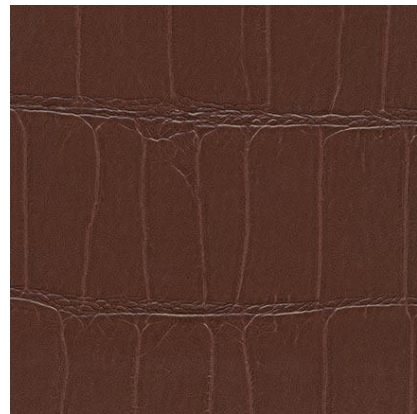

KOTHEA

Faux Skin COLLECTIONS

Faux Crocodile

Faux Dodo

Faux Serpent 2

Faux Serpent 3

Faux Alligator

Faux Python

Faux Adder

KOTHEA

Faux Skin COLLECTIONS

Faux Serpent 1

Faux Cobra

Faux Serpent 4

Faux Hide 3

Faux Armadillo

Faux Rhinoceros

Options/Notes:

Each of these images represents one collection that is available in several colours, not all of which are shown. Colours vary across collections. Typically these collections are high performance contract fabrics. They are available to trade interior designers and architects only. Only available by the roll - approximately 25m. Please note that sampling is limited.